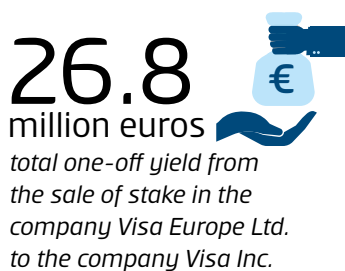

Slovenská sporiteľňa in 2016

Number of payment
cards

1,447
thousand

2013 2014 2015 **2016**

Users of
internetbanking

949
thousand

2013 2014 2015 **2016**

Number of ATMs