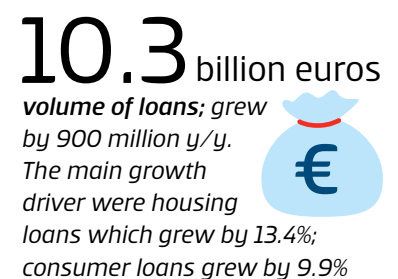

Slovenská sporiteľňa in 2016

Number of payment
cards

1,447
thousand

2013 2014 2015 **2016**

Users of
internetbanking

949
thousand

2013 2014 2015 **2016**

Number of ATMs