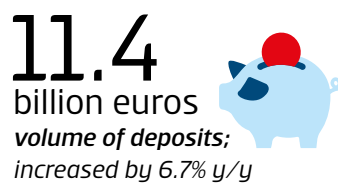

Slovenská sporiteľňa in 2016

Number of payment
cards

1,447
thousand

2013 2014 2015 **2016**

Users of
internetbanking

949
thousand

2013 2014 2015 **2016**

Number of ATMs